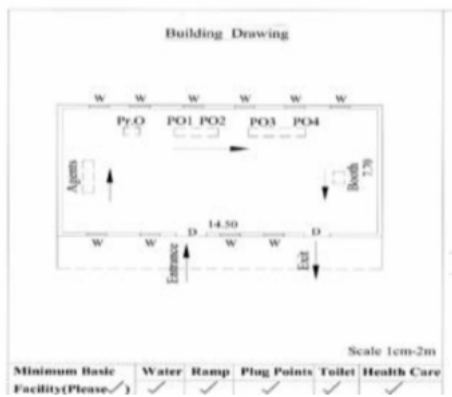

Nazri Naksha

Google Map View

Polling Station Building Front View

Polling Station Front View

Cad View

Key MAP View