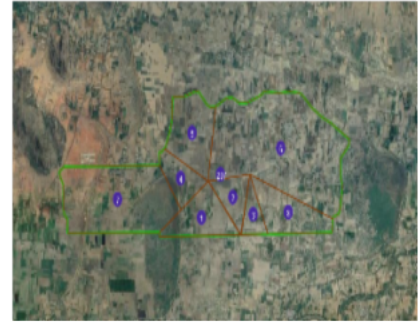

Nazri Naksha

Google Map View