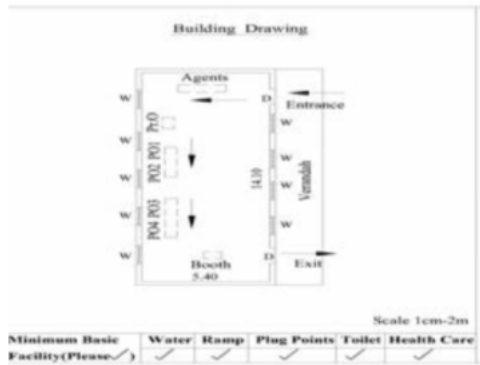

Nazri Naksha

Google Map View

Polling Station Building Front View

Polling Station Front View

Cad View

Key MAP View