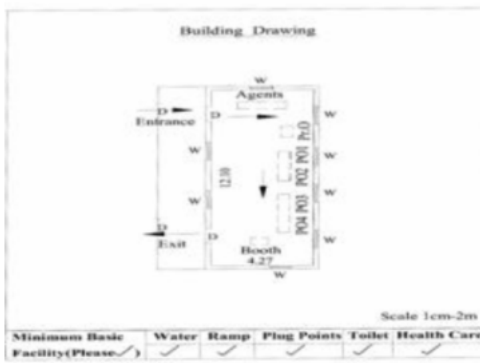

Nazri Naksha

Google Map View

Polling Station Building Front View

Polling Station Front View

Cad View

Key MAP View