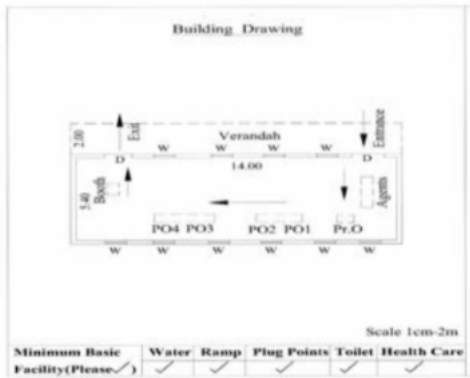

Nazri Naksha

Google Map View

Polling Station Building Front View

Polling Station Front View

Cad View

Key MAP View