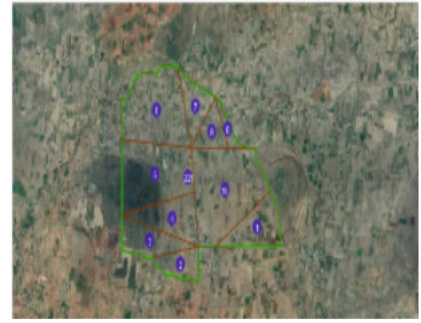

Nazri Naksha

Google Map View