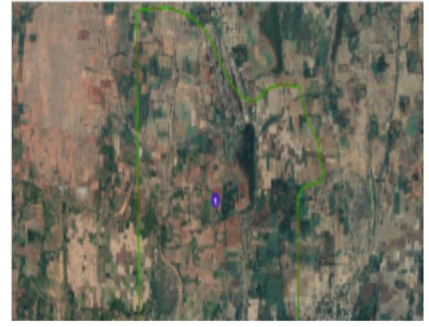

Nazri Naksha

Google Map View