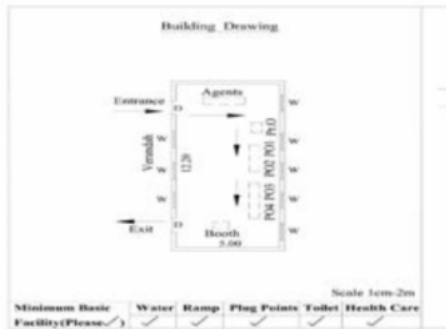

Nazri Naksha

Google Map View

Polling Station Building Front View

Polling Station Front View

Cad View

Key MAP View