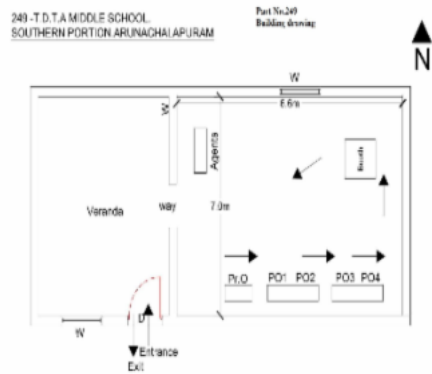

Nazri Naksha

Google Map View

Polling Station Building Front View

Polling Station Front View

Cad View

Key MAP View