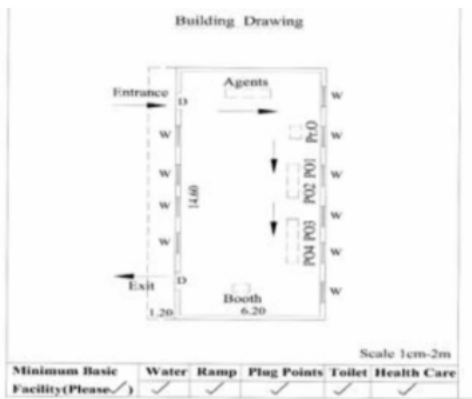

Nazri Naksha

Google Map View

Polling Station Building Front View

Polling Station Front View

Cad View

Key MAP View