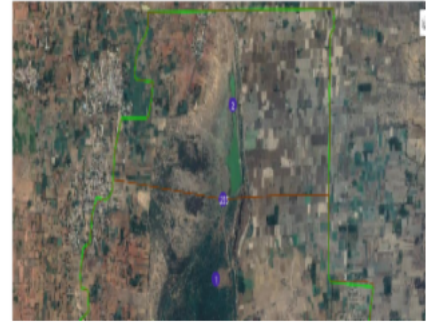

Nazri Naksha

Google Map View