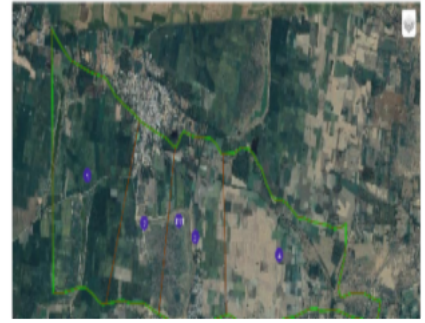

Nazri Naksha

Google Map View