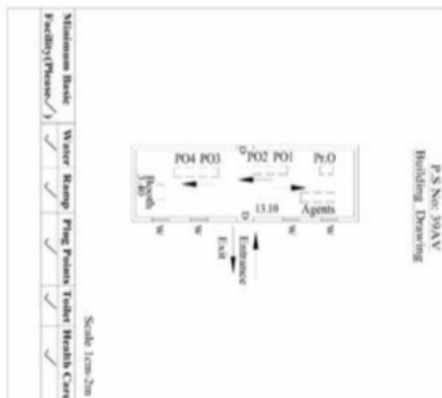

Nazri Naksha

Google Map View

Polling Station Building Front View

Polling Station Front View

Cad View

Key MAP View