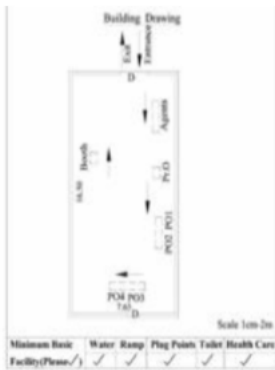

Nazri Naksha

Google Map View

Polling Station Building Front View

Polling Station Front View

Cad View

Key MAP View