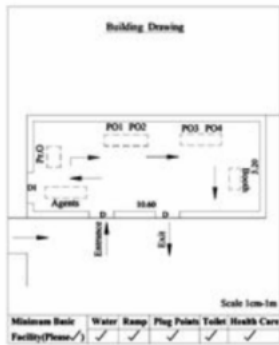

Nazri Naksha

Google Map View

Polling Station Building Front View

Polling Station Front View

Cad View

Key MAP View