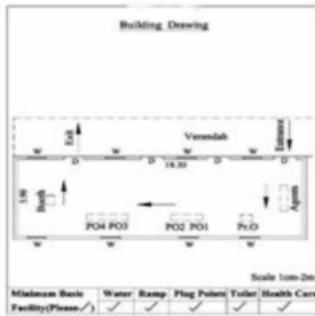

Nazri Naksha

Google Map View

Polling Station Building Front View

Polling Station Front View

Cad View

Key MAP View