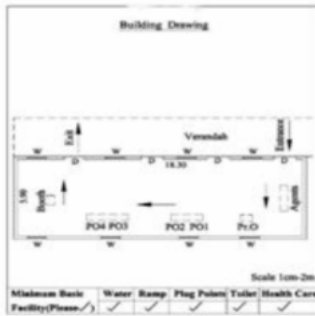

Nazri Naksha

Google Map View