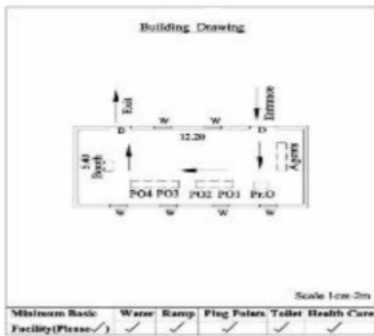

Nazri Naksha

Google Map View

Polling Station Building Front View

Polling Station Front View

Cad View

Key MAP View