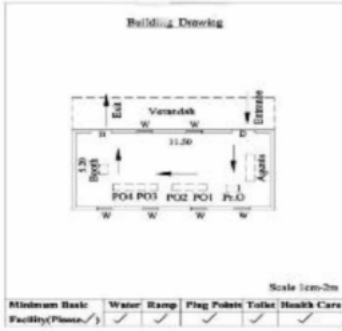

Nazri Naksha

Google Map View

Polling Station Building Front View

Polling Station Front View

Cad View

Key MAP View