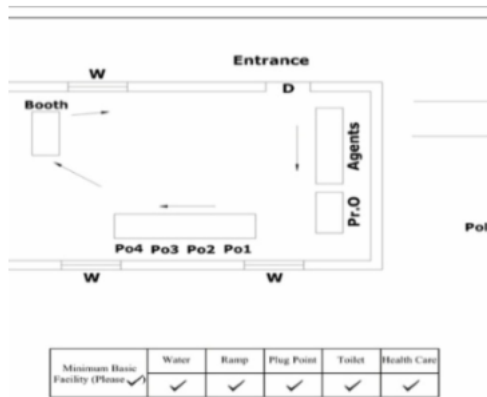

Nazri Naksha

Google Map View

Polling Station Building Front View

Polling Station Front View

Cad View

Key MAP View