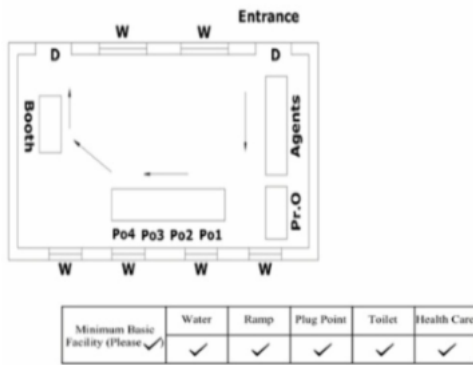

Nazri Naksha

Google Map View

Polling Station Building Front View

Polling Station Front View

Cad View

Key MAP View