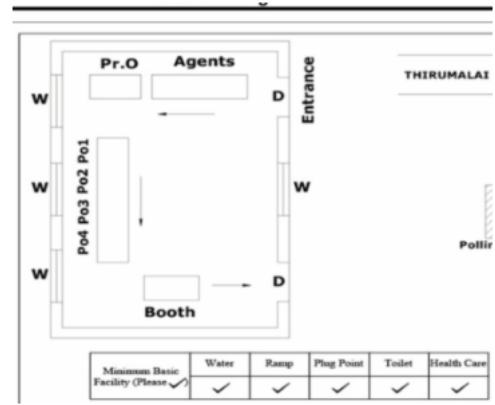

Polling Station Front View