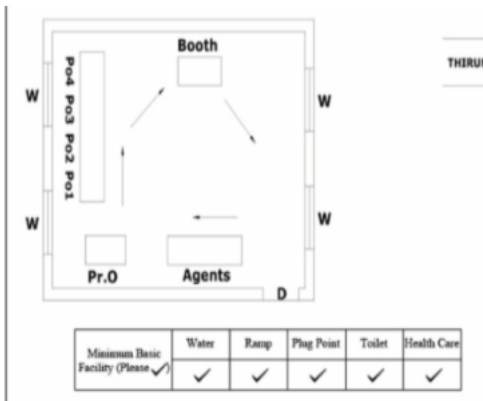

Nazri Naksha

Google Map View

Polling Station Building Front View

Polling Station Front View

Cad View

Key MAP View