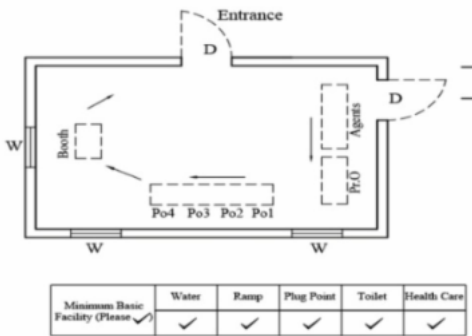

Nazri Naksha

Google Map View

Polling Station Building Front View

Polling Station Front View

Cad View

Key MAP View