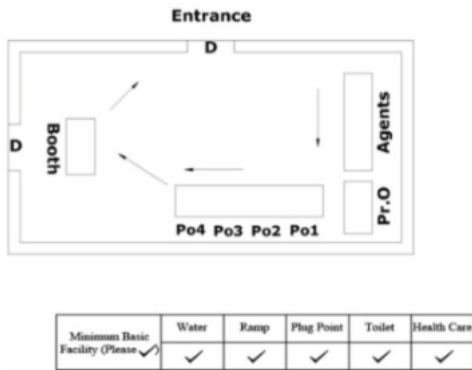

Nazri Naksha

Google Map View

Polling Station Building Front View

Polling Station Front View

Cad View

Key MAP View