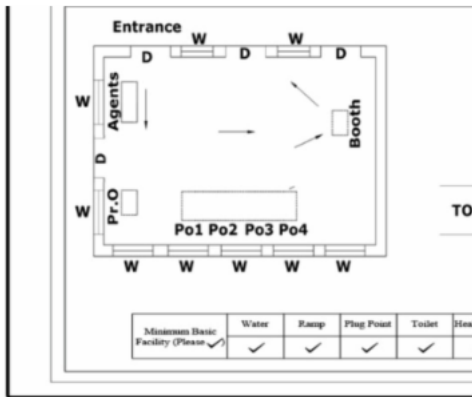

Nazri Naksha

Google Map View

Polling Station Building Front View

Polling Station Front View

Cad View

Key MAP View