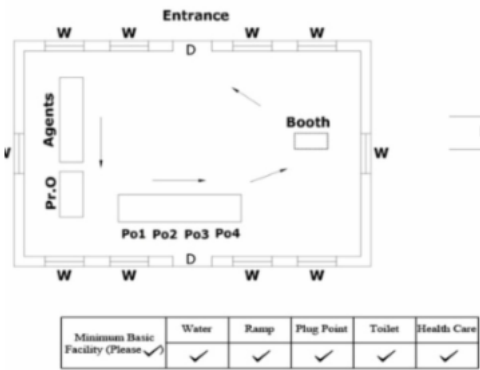

Nazri Naksha

Google Map View

Polling Station Building Front View

Polling Station Front View

Cad View

Key MAP View