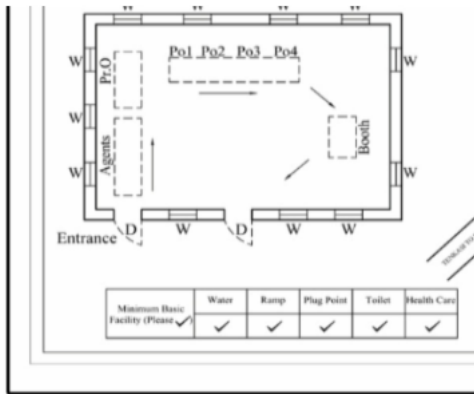

Nazri Naksha

Google Map View

Polling Station Building Front View

Polling Station Front View

Cad View

Key MAP View