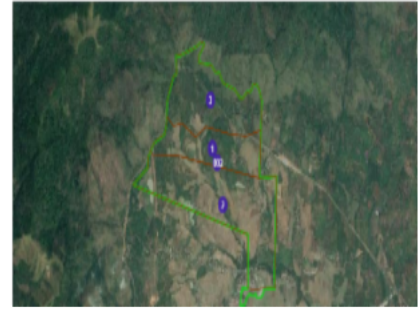

Nazri Naksha

Google Map View