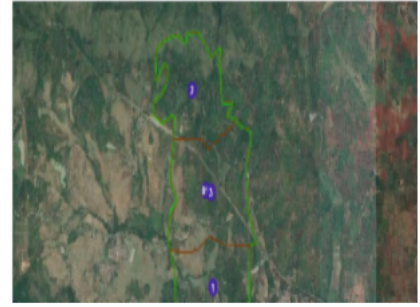

Nazri Naksha

Google Map View