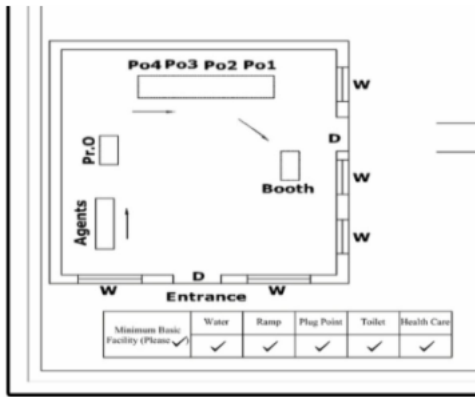

Nazri Naksha

Google Map View

Polling Station Building Front View

Polling Station Front View

Cad View

Key MAP View