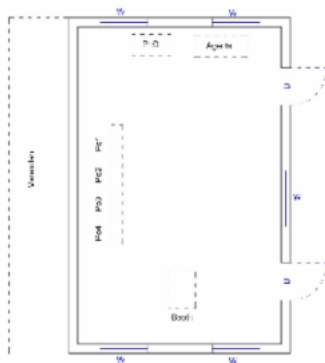

Nazri Naksha

Google Map View

Polling Station Building Front View

Polling Station Front View

Cad View

Key MAP View