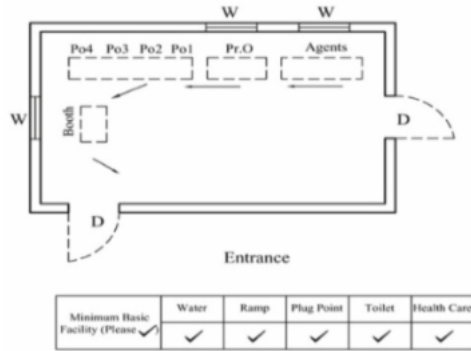

Nazri Naksha

Google Map View

Polling Station Building Front View

Polling Station Front View

Cad View

Key MAP View