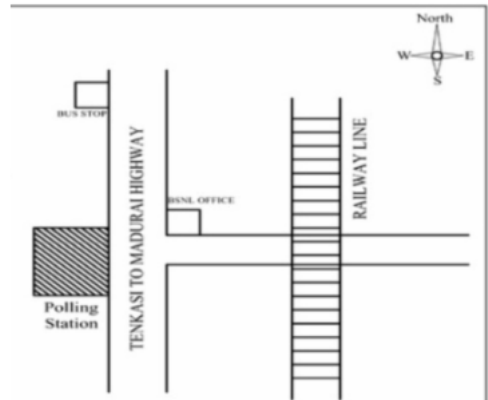

Cad View

Key MAP View

Minimum Basic Facility (Please)	Water	Ramp	Plug Point	Toilet	Health Care
✓	✓	✓	✓	✓	✓