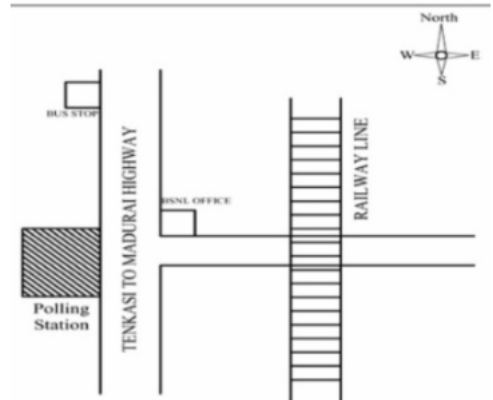

Cad View

Key MAP View

Minimum Basic Facility (Please)	Water	Ramp	Plug Point	Toilet	Health Care
✓	✓	✓	✓	✓	✓