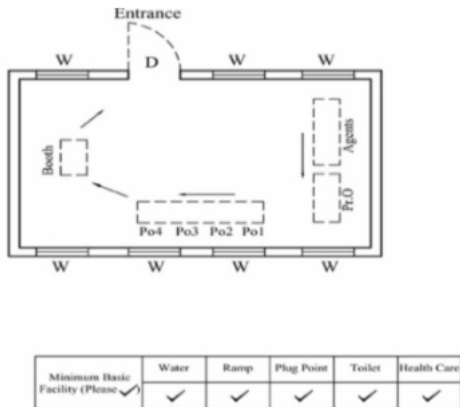

Nazri Naksha

Google Map View

Polling Station Building Front View

Polling Station Front View

Cad View

Key MAP View