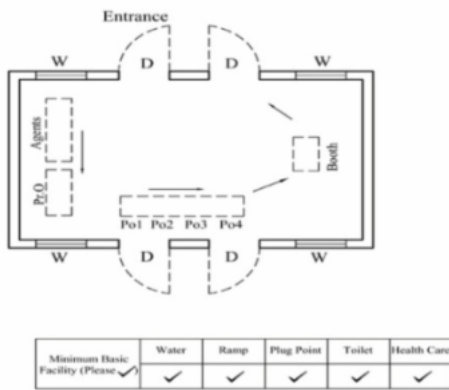

Nazri Naksha

Google Map View

Polling Station Building Front View

Polling Station Front View

Cad View

Key MAP View