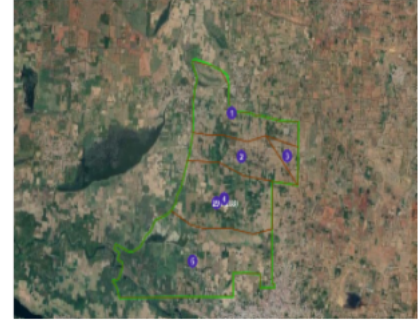

Nazri Naksha

Google Map View