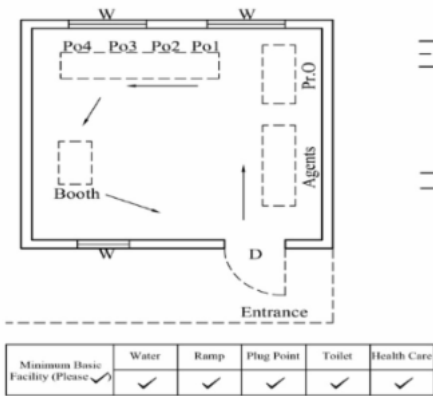

Nazri Naksha

Google Map View

Polling Station Building Front View

Polling Station Front View

Cad View

Key MAP View