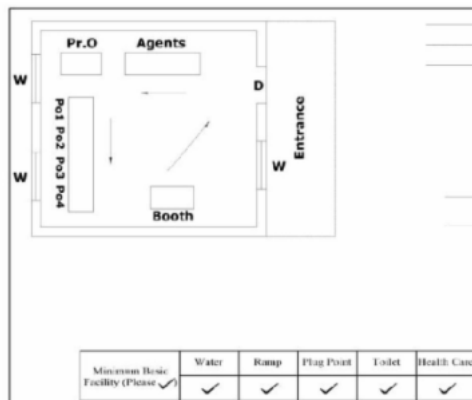

Nazri Naksha

Google Map View

Polling Station Building Front View

Polling Station Front View

Cad View

Key MAP View