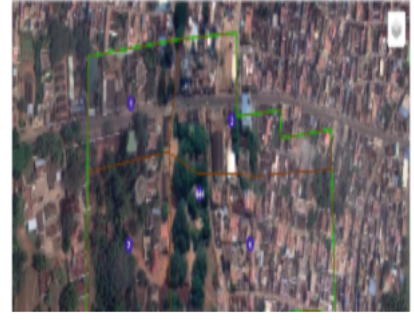

Nazri Naksha

Google Map View