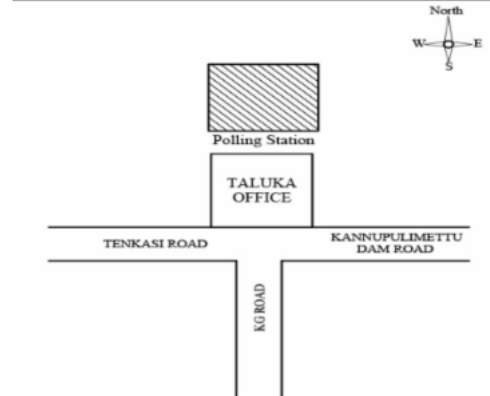

Cad View

Key MAP View

Minimum Basic Facility (Please ✓)	Water	Ramp	Plug Point	Toilet	Health Care
	✓	✓	✓	✓	✓