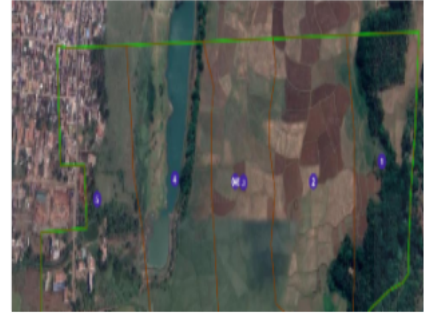

Nazri Naksha

Google Map View