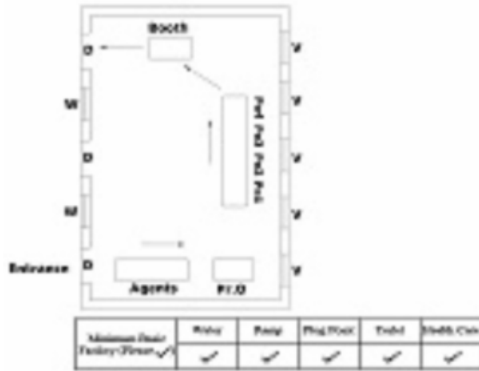

Nazri Naksha

Google Map View

Polling Station Building Front View

Polling Station Front View

Cad View

Key MAP View