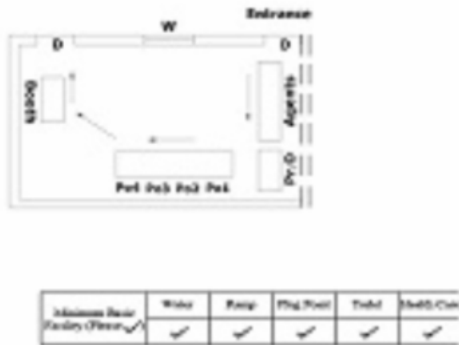

Nazri Naksha

Google Map View

Polling Station Building Front View

Polling Station Front View

Cad View

Key MAP View