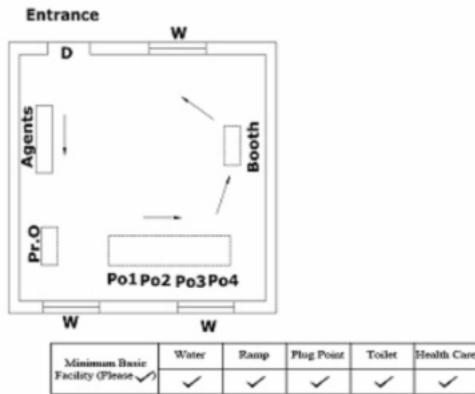

Nazri Naksha

Google Map View

Polling Station Building Front View

Polling Station Front View

Cad View

Key MAP View