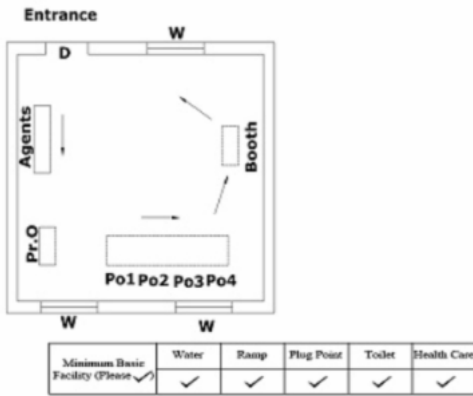

Nazri Naksha

Google Map View

Polling Station Building Front View

Polling Station Front View

Cad View

Key MAP View