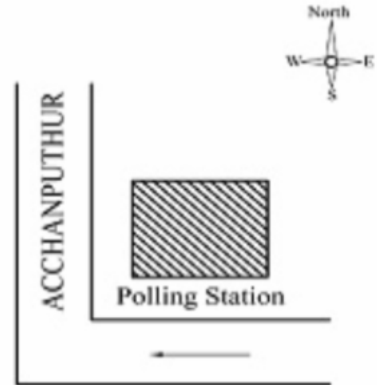

Polling Station Front View

Cad View

Minimum Basic Facility (Please ✓)	Water ✓	Ramp ✓	Plug Point ✓	Toilet ✓	Health Care ✓
-----------------------------------	---------	--------	--------------	----------	---------------

Key MAP View