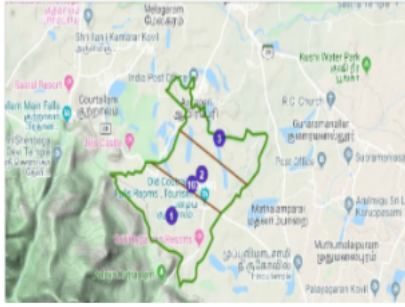

Nazri Naksha

Google Map View