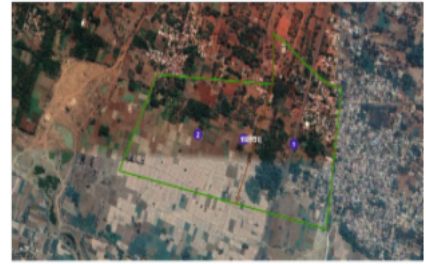

Nazri Naksha

Google Map View