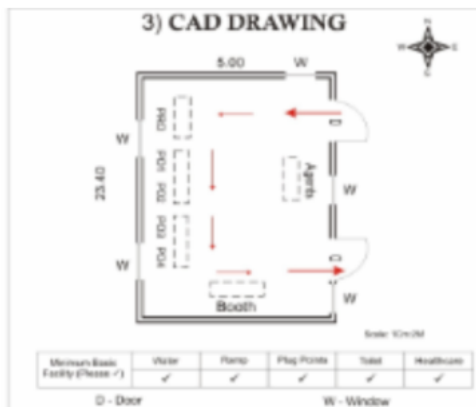

Nazri Naksha

Google Map View

Polling Station Building Front View

Polling Station Front View

Cad View

Key MAP View